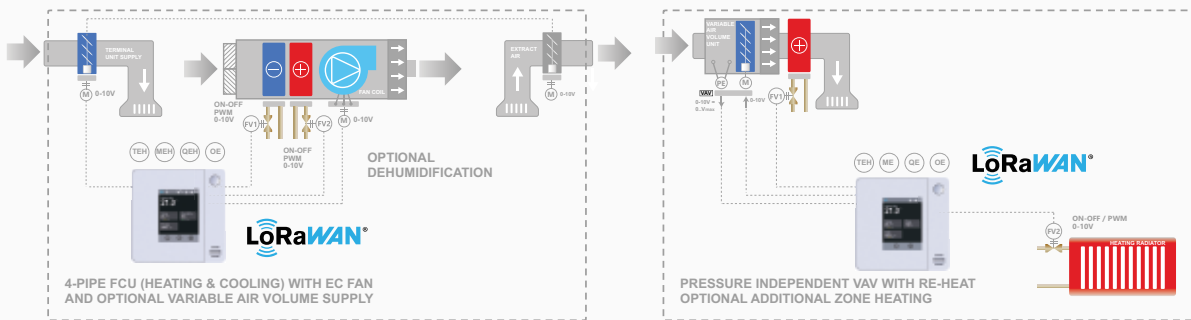

LORAWAN WIRELESS CONTROLLERS RETROFIT MADE EASY

Senticon

RETROFIT ROOMS WITH BUILDING ENERGY MANAGEMENT SYSTEM WIRELESSLY

Senticon's TCR10/QCR10 and TVR20/QVR20 controllers provide fast and efficient way of renovating your existing room controls and linking rooms to a Building Energy Management System (BEMS).

The TCR/QCR/TVR/QVR controllers can control your zone heating/cooling, fan coil units, chilled beams or VAV systems stand-alone. Configurable LoraWan messages allow the controllers to be integrated to the BEMS without need for network cabling.

OPEN STANDARD CONNECTIVITY

CONFIGURABLE DATA UPLOAD LINK

Senticon's LoraWan controllers have configurable uplink message allowing any of the controller measurements or parameters to be automatically transmitted to the BEMS periodically.

CO2

%rH

°C/°F

VOC

PIR

CONFIGURABLE DATA DOWNLOAD LINK

Senticon's LoraWan controllers have configurable downlink message allowing the BEMS to send settings such as operating mode and setpoint to the controllers. The BEMS can also send energy and water consumption readings to be displayed in the room space.